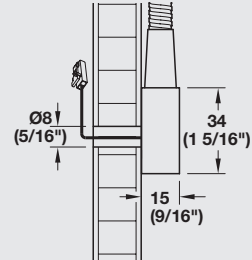

# LED 3018

FLEXIBLE LIGHT

24 V SYSTEM

DIMMABLE  
BY FINGER  
TOUCH

> With integrated touch dimmer on the head of the light

> Driver see page 88

Item No.	833.77.000	833.77.001
<b>SRP</b>	<b>\$46.00</b>	<b>\$46.00</b>
Light Color (K)	4000 (cool white)	
Mounting	Recess	Surface
Ø x L	60 x 520 mm (2 3/8" x 20 1/2")	
Wattage	2.75	
LEDs	30	
Lumen	165	
Lumen per watt	60	
CRI	80	
Energy efficiency class	A	
Weighted energy consumption	3.03	
Material/Finish	Plastic, silver colored	
Supplied with	2 m (78 3/4") lead, mounting material	
<b>Note</b> Loox Lights and Drivers are "Suitable for use within Closet Storage Spaces"		

# LOOX LED DRIVER

CONSTANT VOLTAGE 24 V

24 V SYSTEM

THIN PROFILE

- 1 Item No. 833.77.945  
 $\otimes_1 + \otimes_2 + \dots + \otimes_6 < 20 \text{ W}$
- 2 Item No. 833.77.947  
 $\otimes_1 + \otimes_2 + \dots + \otimes_6 < 40 \text{ W}$
- 3 Item No. 833.77.949  
 $\otimes_1 + \otimes_2 + \dots + \otimes_6 < 90 \text{ W}$   
**max. 84 W per light output**

- > Suitable for all of the world's power systems
- > With an integrated port for a wide selection of switches
- > Max. 84 W per light output
- > Lead length from driver to switch: Max. 6 m (236 1/4")

Country-specific 2 m (78 3/4") primary leads

	Country-specific 2 m (78 3/4") primary leads								3 m (118")
Item No.	833.89.000	833.89.001	833.89.002	833.89.003	833.89.016	833.89.005	833.89.050	833.89.008	
SRP	\$10.00	\$4.00	\$4.00	\$4.00	\$4.00	\$4.00	\$4.00	\$6.00	
Plug design									
Designation	UK	AU	EU	US	JP	CN	US	US	
Voltage (V)	250	250	250	120	100	250	120	120	