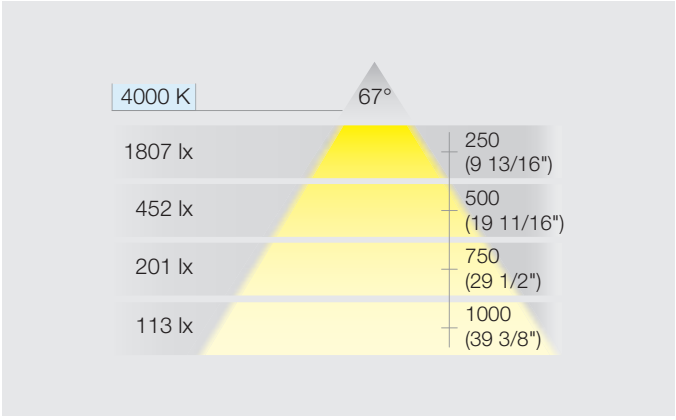

# LED 3018

FLEXIBLE LIGHT

24 V SYSTEM

DIMMABLE  
BY FINGER  
TOUCH

> With integrated touch dimmer on the head of the light

> Driver see page 88

Item No.	833.77.000	833.77.001
<b>SRP</b>	<b>\$46.00</b>	<b>\$46.00</b>
Light Color (K)	4000 (cool white)	
Mounting	Recess	Surface
Ø x L	60 x 520 mm (2 3/8" x 20 1/2")	
Wattage	2.75	
LEDs	30	
Lumen	165	
Lumen per watt	60	
CRI	80	
Energy efficiency class	A	
Weighted energy consumption	3.03	
Material/Finish	Plastic, silver colored	
Supplied with	2 m (78 3/4") lead, mounting material	
<b>Note</b> Loox Lights and Drivers are "Suitable for use within Closet Storage Spaces"		

# LOOX LED DRIVER

CONSTANT VOLTAGE 24 V

24 V SYSTEM

THIN PROFILE

- 1 Item No. 833.77.945  
 $\otimes_1 + \otimes_2 + \dots + \otimes_6 < 20 \text{ W}$
- 2 Item No. 833.77.947  
 $\otimes_1 + \otimes_2 + \dots + \otimes_6 < 40 \text{ W}$
- 3 Item No. 833.77.949  
 $\otimes_1 + \otimes_2 + \dots + \otimes_6 < 90 \text{ W}$   
**max. 84 W per light output**

- > Suitable for all of the world's power systems
- > With an integrated port for a wide selection of switches
- > Max. 84 W per light output
- > Lead length from driver to switch: Max. 6 m (236 1/4")

Country-specific 2 m (78 3/4") primary leads

	Country-specific 2 m (78 3/4") primary leads								3 m (118")
Item No.	833.89.000	833.89.001	833.89.002	833.89.003	833.89.016	833.89.005	833.89.050	833.89.008	
SRP	\$10.00	\$4.00	\$4.00	\$4.00	\$4.00	\$4.00	\$4.00	\$6.00	
Plug design									
Designation	UK	AU	EU	US	JP	CN	US	US	
Voltage (V)	250	250	250	120	100	250	120	120	