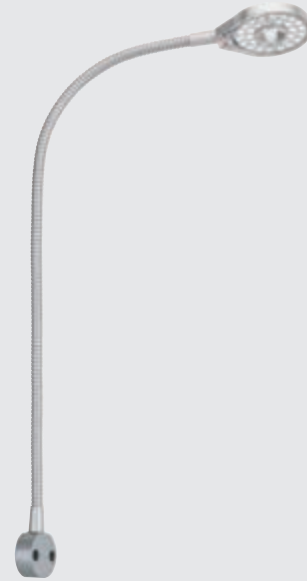

# LED 3018

FLEXIBLE LIGHT

24 V SYSTEM

DIMMABLE  
BY FINGER  
TOUCH

> With integrated touch dimmer on the head of the light

> Driver see page 88

Item No.	833.77.000	833.77.001
<b>SRP</b>	<b>\$46.00</b>	<b>\$46.00</b>
Light Color (K)	4000 (cool white)	
Mounting	Recess	Surface
Ø x L	60 x 520 mm (2 3/8" x 20 1/2")	
Wattage	2.75	
LEDs	30	
Lumen	165	
Lumen per watt	60	
CRI	80	
Energy efficiency class	A	
Weighted energy consumption	3.03	
Material/Finish	Plastic, silver colored	
Supplied with	2 m (78 3/4") lead, mounting material	
<b>Note</b> Loox Lights and Drivers are "Suitable for use within Closet Storage Spaces"		

**LED 3018**

**Recess mounted**

Item No. 833.77.000

**Surface mounted**

Item No. 833.77.001

# LOOX LED DRIVER

CONSTANT VOLTAGE 24 V

24 V SYSTEM

THIN PROFILE

- 1 Item No. 833.77.945  
 $\otimes_1 + \otimes_2 + \dots + \otimes_6 < 20 \text{ W}$
- 2 Item No. 833.77.947  
 $\otimes_1 + \otimes_2 + \dots + \otimes_6 < 40 \text{ W}$
- 3 Item No. 833.77.949  
 $\otimes_1 + \otimes_2 + \dots + \otimes_6 < 90 \text{ W}$   
**max. 84 W per light output**

- > Suitable for all of the world's power systems
- > With an integrated port for a wide selection of switches
- > Max. 84 W per light output
- > Lead length from driver to switch: Max. 6 m (236 1/4")