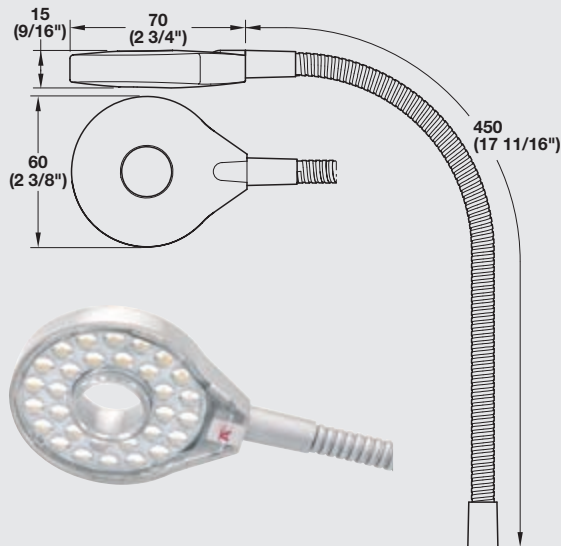

# LED 3018

FLEXIBLE LIGHT

24 V SYSTEM

DIMMABLE  
BY FINGER  
TOUCH

> With integrated touch dimmer on the head of the light

> Driver see page 88

Item No.	833.77.000	833.77.001
<b>SRP</b>	<b>\$46.00</b>	<b>\$46.00</b>
Light Color (K)	4000 (cool white)	
Mounting	Recess	Surface
Ø x L	60 x 520 mm (2 3/8" x 20 1/2")	
Wattage	2.75	
LEDs	30	
Lumen	165	
Lumen per watt	60	
CRI	80	
Energy efficiency class	A	
Weighted energy consumption	3.03	
Material/Finish	Plastic, silver colored	
Supplied with	2 m (78 3/4") lead, mounting material	
<b>Note</b> Loox Lights and Drivers are "Suitable for use within Closet Storage Spaces"		

# LOOX LED DRIVER

CONSTANT VOLTAGE 24 V

24 V SYSTEM

THIN PROFILE

- 1 Item No. 833.77.945  
 $\otimes_1 + \otimes_2 + \dots + \otimes_6 < 20 \text{ W}$
- 2 Item No. 833.77.947  
 $\otimes_1 + \otimes_2 + \dots + \otimes_6 < 40 \text{ W}$
- 3 Item No. 833.77.949  
 $\otimes_1 + \otimes_2 + \dots + \otimes_6 < 90 \text{ W}$   
**max. 84 W per light output**

- > Suitable for all of the world's power systems
- > With an integrated port for a wide selection of switches
- > Max. 84 W per light output
- > Lead length from driver to switch: Max. 6 m (236 1/4")

Country-specific 2 m (78 3/4") primary leads

	Country-specific 2 m (78 3/4") primary leads								3 m (118")
Item No.	833.89.000	833.89.001	833.89.002	833.89.003	833.89.016	833.89.005	833.89.050	833.89.008	
SRP	\$10.00	\$4.00	\$4.00	\$4.00	\$4.00	\$4.00	\$4.00	\$6.00	
Plug design									
Designation	UK	AU	EU	US	JP	CN	US	US	
Voltage (V)	250	250	250	120	100	250	120	120	