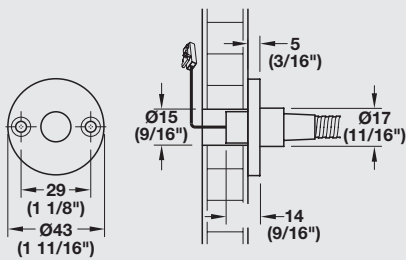

LED 3018

Recess mounted

Item No. 833.77.000

Surface mounted

Item No. 833.77.001