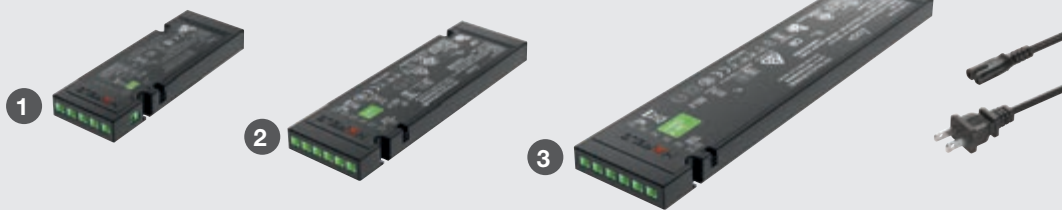

# LED 3018

FLEXIBLE LIGHT

24 V SYSTEM

DIMMABLE  
BY FINGER  
TOUCH

> With integrated touch dimmer on the head of the light

> Driver see page 88

Item No.	833.77.000	833.77.001
<b>SRP</b>	<b>\$46.00</b>	<b>\$46.00</b>
Light Color (K)	4000 (cool white)	
Mounting	Recess	Surface
Ø x L	60 x 520 mm (2 3/8" x 20 1/2")	
Wattage	2.75	
LEDs	30	
Lumen	165	
Lumen per watt	60	
CRI	80	
Energy efficiency class	A	
Weighted energy consumption	3.03	
Material/Finish	Plastic, silver colored	
Supplied with	2 m (78 3/4") lead, mounting material	
<b>Note</b> Loox Lights and Drivers are "Suitable for use within Closet Storage Spaces"		

# LOOX LED DRIVER

CONSTANT VOLTAGE 24 V

24 V SYSTEM

THIN PROFILE

- 1 Item No. 833.77.945  
 $\otimes_1 + \otimes_2 + \dots + \otimes_6 < 20 \text{ W}$
- 2 Item No. 833.77.947  
 $\otimes_1 + \otimes_2 + \dots + \otimes_6 < 40 \text{ W}$
- 3 Item No. 833.77.949  
 $\otimes_1 + \otimes_2 + \dots + \otimes_6 < 90 \text{ W}$   
**max. 84 W per light output**

- > Suitable for all of the world's power systems
- > With an integrated port for a wide selection of switches
- > Max. 84 W per light output
- > Lead length from driver to switch: Max. 6 m (236 1/4")

- ! > Class 2
- > Efficiency Level VI
- > Degree of protection : IP20
- > Loox drivers cannot be controlled by a dimmer wall switch

Item No.	833.77.945 1	833.77.947 2	833.77.949 3
SRP	\$36.00	\$60.00	\$120.00
L x W x H	140 x 50 x 16 (5 1/2" x 2" x 5/8")	190 x 60 x 16 (7 1/2" x 2 3/8" x 5/8")	316 x 70 x 16 (8 3/16" x 2 3/4" x 5/8")
Wattage	0 – 20	0 – 40	0 – 90
Standby Power Consumption Wattage	<0.1	<0.1	<0.2
Input voltage	100 – 240 V~; 50 – 60 Hz		
Output voltage	24 V DC		
Output current	0.83 A	1.67 A	3.75 A
Number of slots	6 for lights, 1 for switch, 1 for power cord		
Material/Finish	Plastic, black		
Supplied with	Mounting accessories, US power cord		
<b>Note</b>	Loox Lights and Drivers are "Suitable for use within Closet Storage Spaces"		