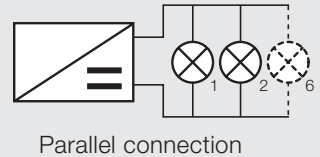

- > Suitable for all of the world's power systems
- > With an integrated port for a wide selection of switches
- > Max. 84 W per light output
- > Lead length from driver to switch: Max. 6 m (236 1/4")